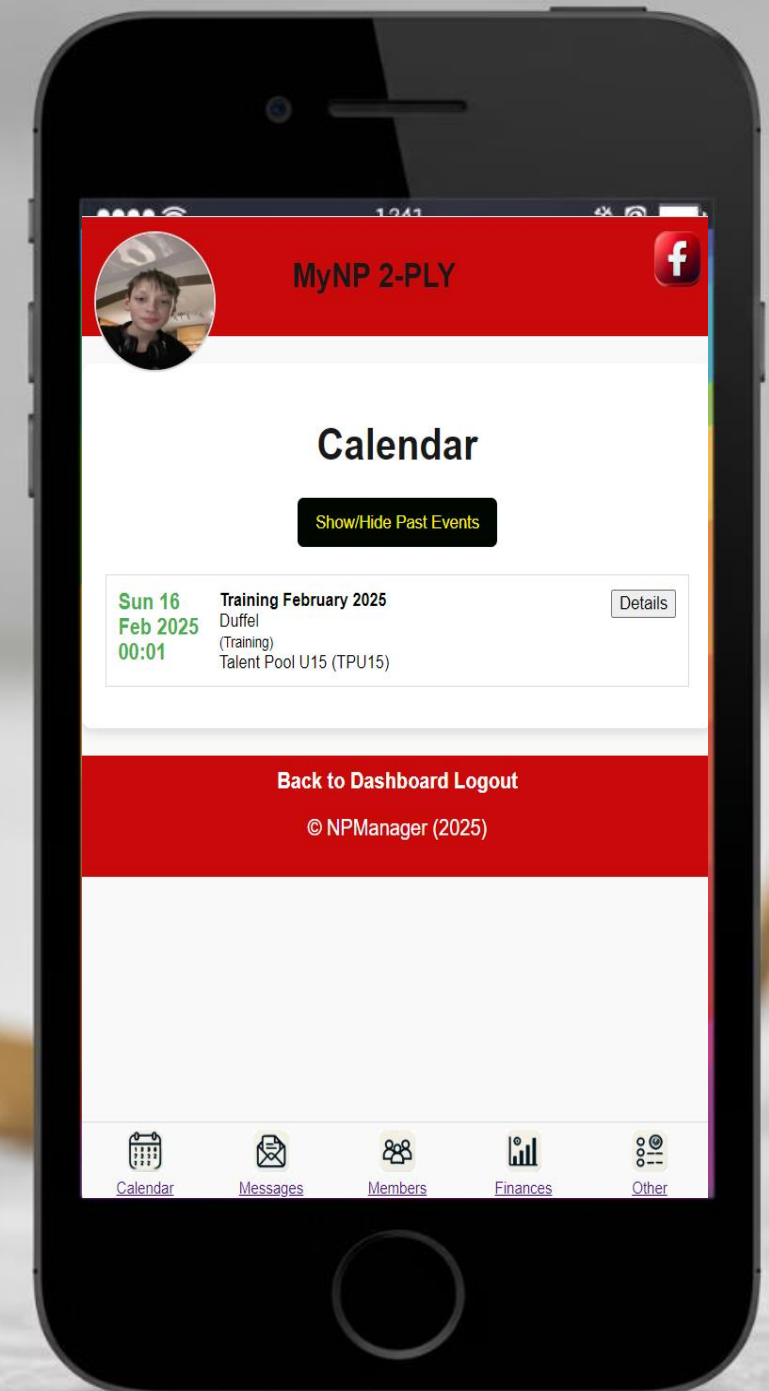

IMPORTANT
Follow the info's
on the doors for
lokker's uses

Information

Location: Naalstraat 43B, 2570 Duffel

Info Point: **Three 30-minute sessions**

10:00, 13:00, and 16:00

Learn about the national program.

Arrive 30 minutes before your practice time

No dryland training. Come ready in full gear.

Attendance and Registration

1 Mark your attendance

Use the NPManager app for efficient team management.

2 Access your account

NPManager App:

<https://www.rollerhockey.be/NPManager/>

3 Not yet your access?

Contact Fabrice Böhm: fabrice.bohm@rbihf.be

Get Ready for an Amazing Day!

We look forward to seeing you at the National Day! Prepare for an unforgettable day of roller hockey, community, and passion.